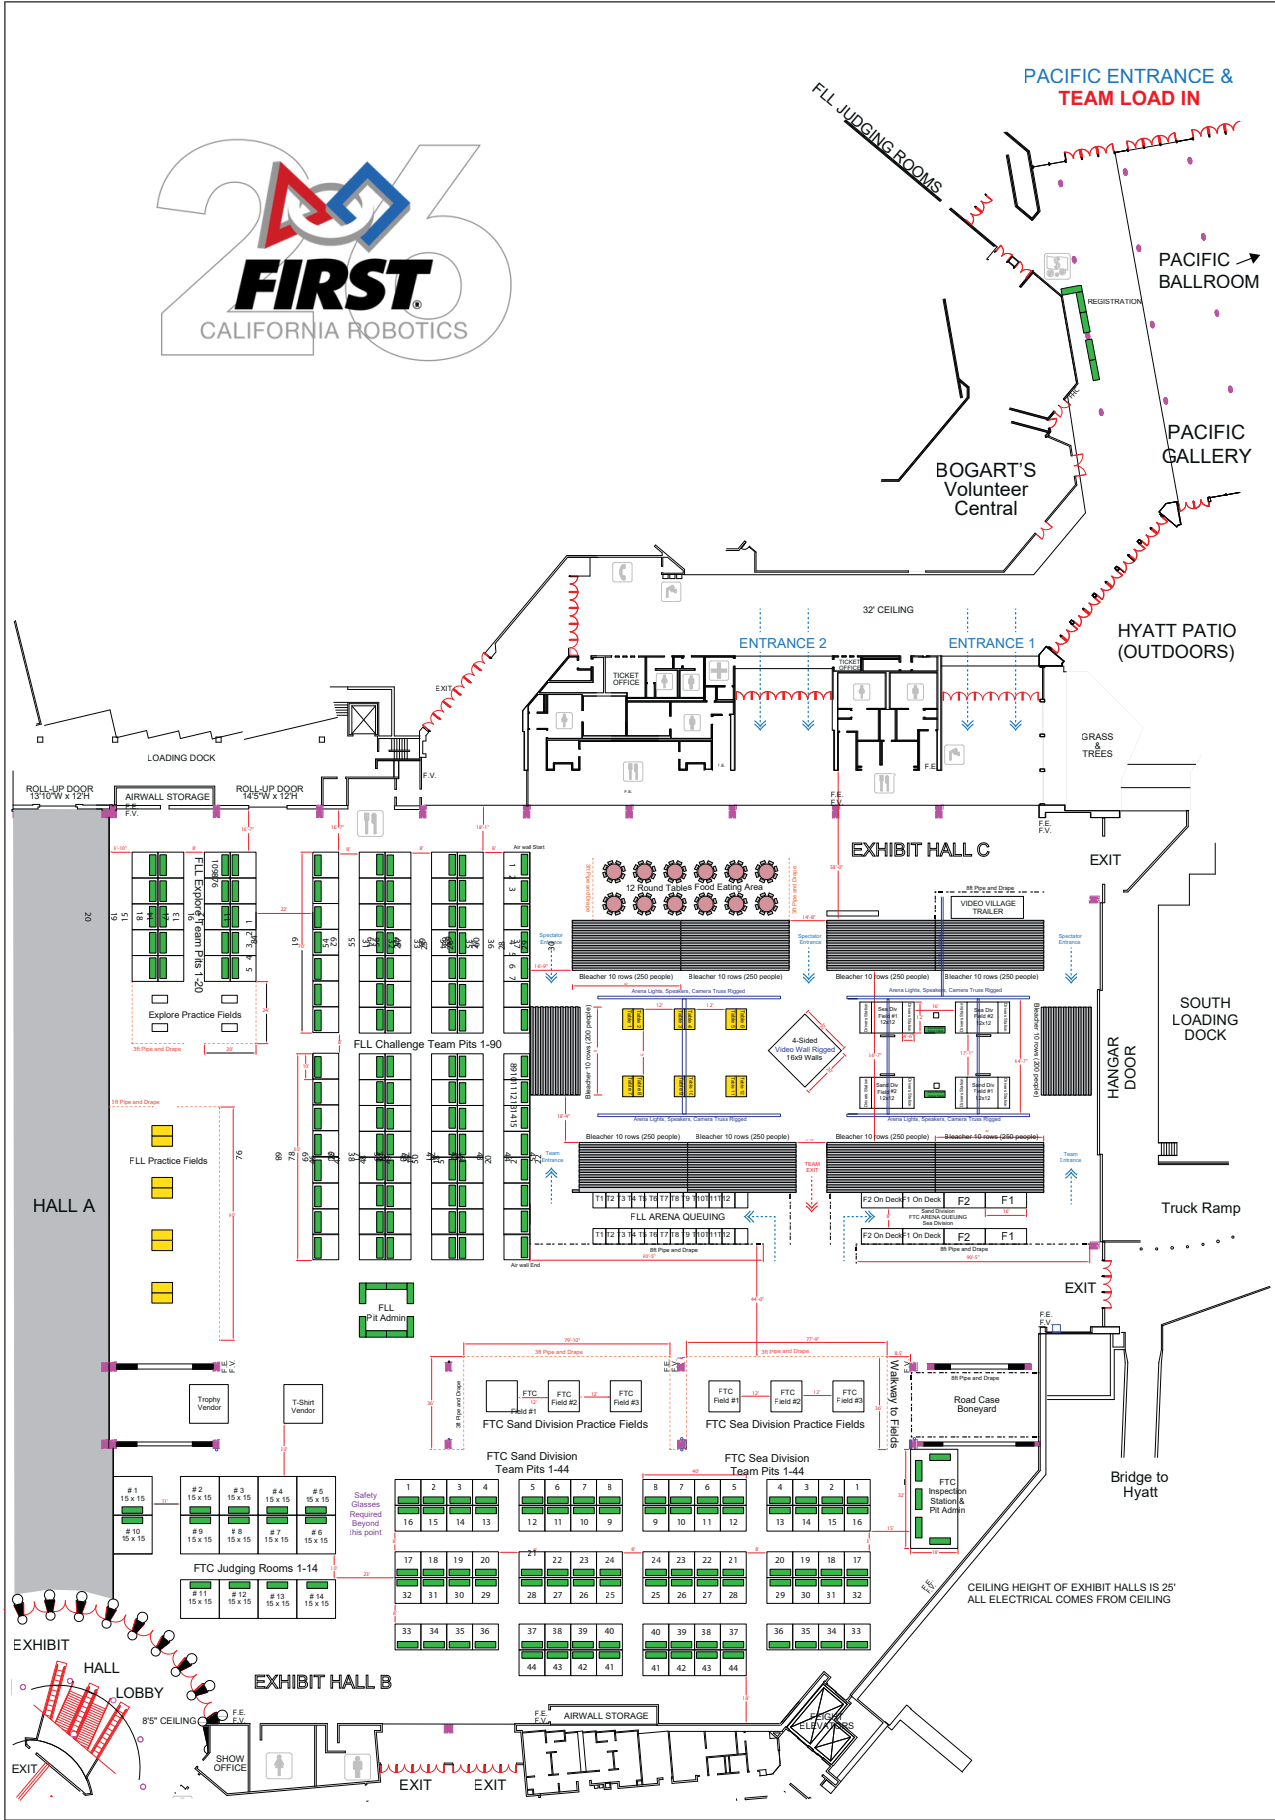

# VENUE MAP

**CALIFORNIA ROBOTICS FIRST 2026**

LEGEND

- foldable table 8' x 30" with OUT linen/skirt (LBCEC)
- foldable table 8' x 30" skirting table (LBCEC)
- foldable table 6' x 30" x 30" with linen/skirt (SHOW READY)
- foldable table 8' x 18" x 30" laminated top (LBCEC)
- stackable chair (LBCEC)
- stackable chair (SHOW READY)
- 36" x 42" round cafe table (SHOW READY)
- 72" diameter table (LBCEC)
- Podium (LBCEC)
- 8" Pipe & drape black (SHOW READY)
- gatorfoam sign on easel
- 40-70" monitor on stand (AV1)
- Lobby Table & Stools (LBCEC)
- PA System / Building Paging
- Tensa Barrier Queue (SHOW READY)
- Stage Deck - 6'x8' (LBCEC)
- Water Station (ASM Global)