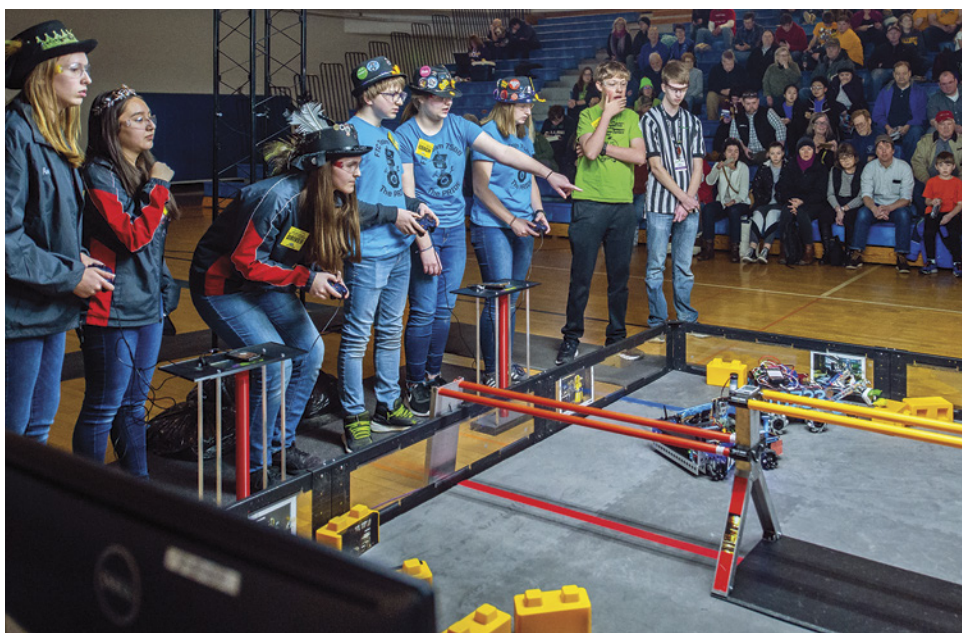

Start a Team

FIRST® Tech Challenge engages students in thrilling robotics competition. Teams of students ages 12-18 design, build, code, and operate robots to compete against the clock to earn the highest score. Participants and alumni have access to education and career discovery opportunities, connections to scholarships and employers, and a place in the *FIRST* community for life.

***FIRST* is a robotics community that prepares young people for the future.**

FIRST is the world's leading youth-serving nonprofit advancing STEM education. Through a suite of inclusive, team-based robotics programs for ages 4-18, *FIRST* has a proven impact on learning, interest, and skill-building inside and outside of the classroom, creating the people who will change the world – today and tomorrow.