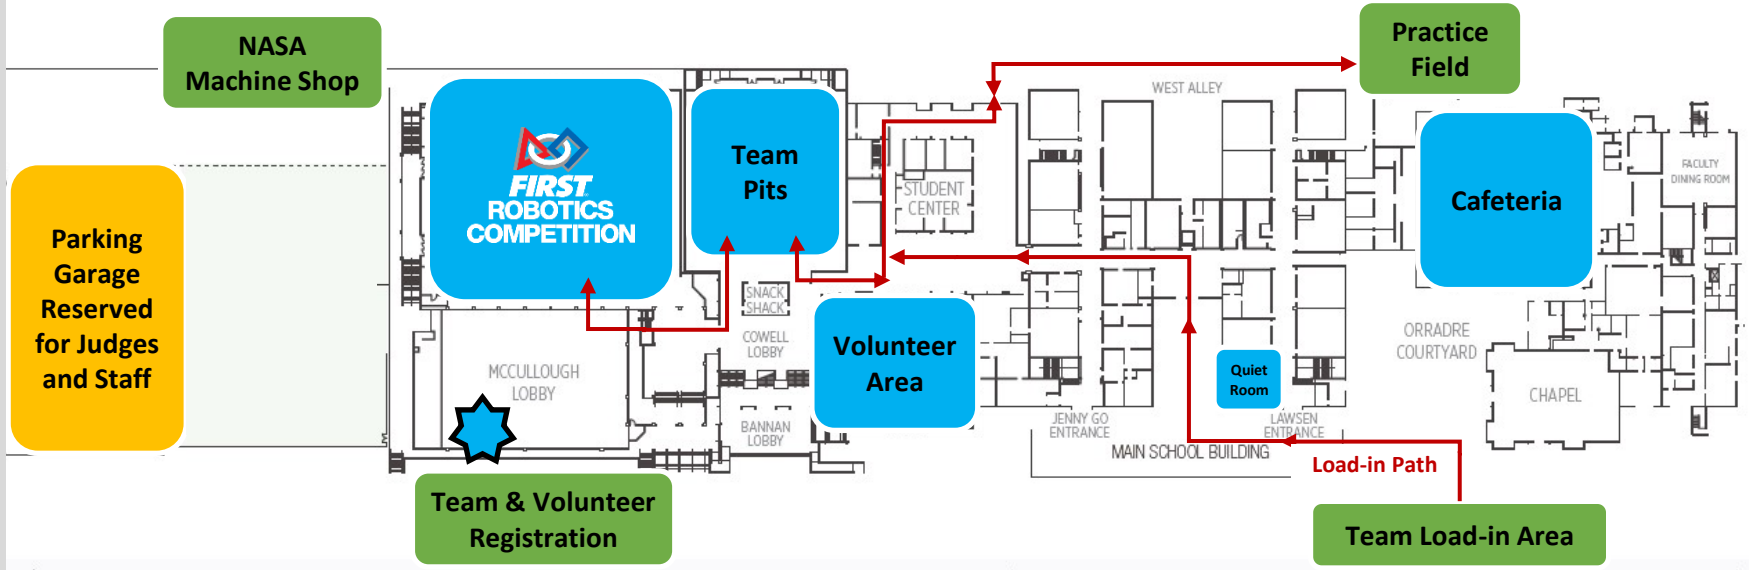

39th Avenue

San Francisco Regional Saint Ignatius College Preparatory [2001 37th Avenue, San Francisco, CA 94116](#)

-  Indoor Area
-  Outdoor Area
-  Reserved Parking
-  Human Entrance
-  Robot Paths

Rivera Street

37th Avenue

Reserved Parking for Team Trailers